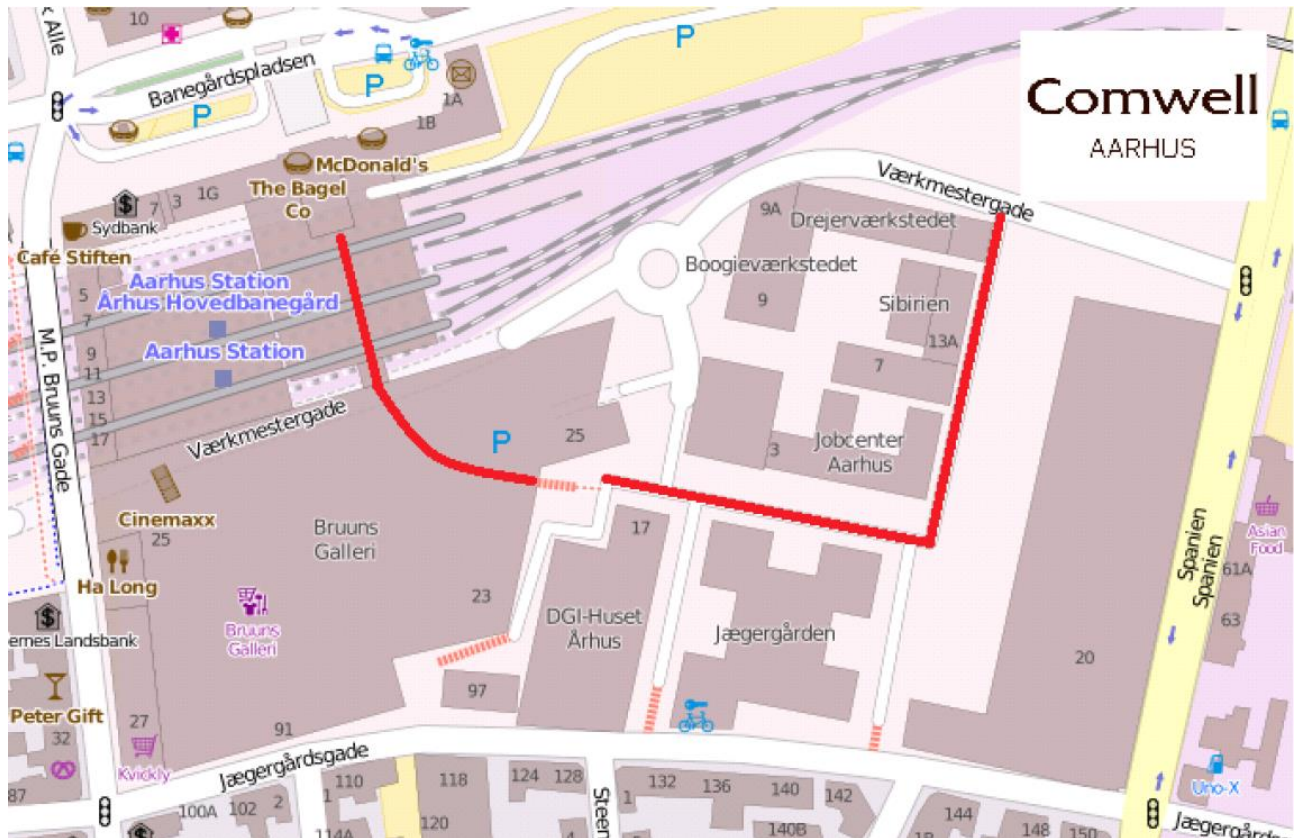

Comwell

AARHUS

Find your way:

The map shows the walking distance (4 min.) from Aarhus train station to the hotel.

If you have a GPS, please use the following information:

Comwell Aarhus GPS coordinates:

Værkmestergade 2

8000 Aarhus C

Latitude: 56.15 Longitude: 10.20

Bruuns Galleri GPS coordinates:

M. P. Bruuns Gade 25

8000 Aarhus C

Latitude: 56.14 Longitude: 10.20

Parking:

Parking is available at the hotel for a fee. Be advised that there are not many spaces, and it is not possible to reserve a parking space.

Remember to validate your ticket at the front desk at the hotel, if you park in Bruuns Galleri.

Nice to know:

To avoid heavy traffic due to construction work, we recommend guests arriving by car to take "Ringgaden" instead of the harbor road.